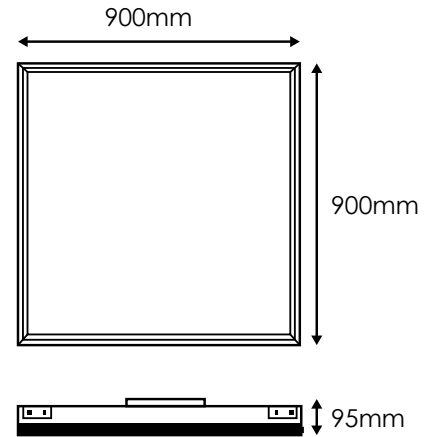

Instructions

Product specification

Power	60W
Input voltage	AC180-260 47~63Hz
CRI	>90
Beam Angle	110°
IP Level	IP30
Luminous Flux	3500lm
Material	Aluminum alloy
Panel dimensions (LxWxH)	900x900x95mm
Controller dimensions	86x86x9mm
Working Temperature	-30~+50°C
Working Humidity	15~90%RH
Storing Conditions	-40~+65°C

Structure diagram

Dimension diagram

Installation

1. Hanging

2. Embedded

3. Universal mounting solution

Mode of connection

Controller installation