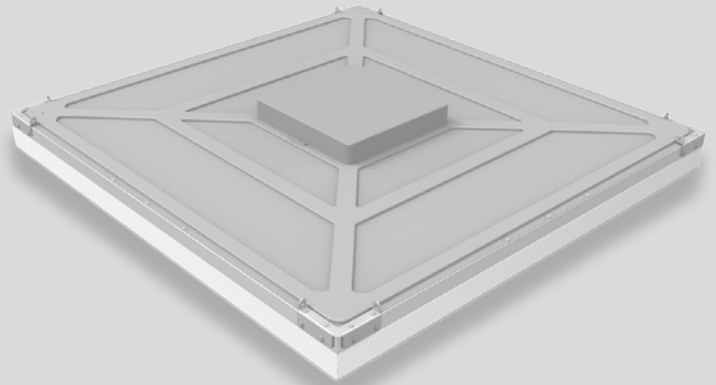

DRESSER-LIGHT

- ☀️ Unique lighting solution for fashion fitting rooms
- ☀️ Quick and easy installation with various choices
- ☀️ 8 light options, from 5700K at 100% of intensity to 3000K at 30%
- ☀️ Mean Well power supply and Nichia LEDs, reliable and high efficiency

Instructions

Product specification

Power	60W
Input voltage	AC180-260 47~63Hz
CRI	>90
Beam Angle	110°
IP Level	IP30
Luminous Flux	3500lm
Material	Aluminum alloy
Panel dimensions (LxWxH)	900x900x95mm
Controller dimensions	86x86x9mm
Working Temperature	-30~+50°C
Working Humidity	15~90%RH
Storing Conditions	-40~+65°C

Structure diagram

Dimension diagram

Installation

1. Hanging

2. Embedded

3. Universal mounting solution

Mode of connection

Controller installation