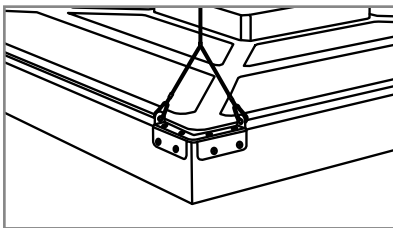

Instructions

Product specification

Power	60W
Input voltage	AC180-260 47~63Hz
CRI	>90
Beam Angle	110°
IP Level	IP30
Luminous Flux	3500lm
Material	Aluminum alloy
Panel dimensions (LxWxH)	900x900x95mm
Controller dimensions	86x86x9mm
Working Temperature	-30~+50°C
Working Humidity	15~90%RH
Storing Conditions	-40~+65°C

Structure diagram

Dimension diagram

Installation

1. Hanging

2. Embedded

3. Universal mounting solution

Mode of connection

Controller installation