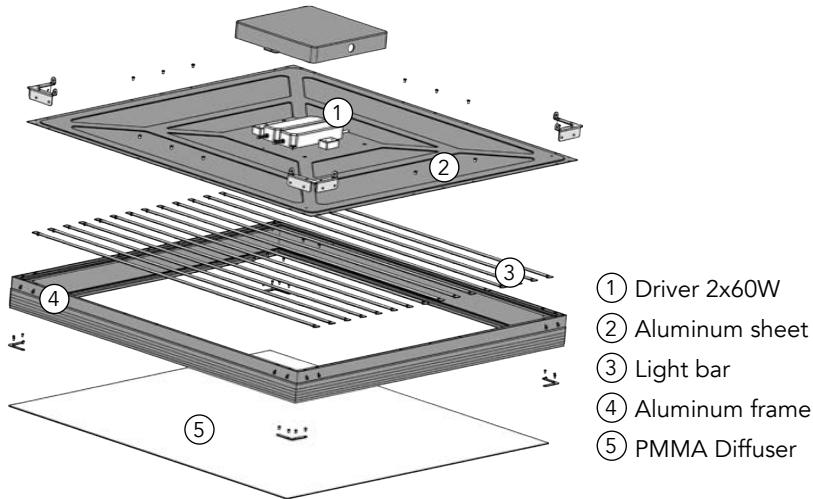

Instructions

Product specification

Power	60W
Input voltage	AC180-260 47~63Hz
CRI	>90
Beam Angle	110°
IP Level	IP30
Luminous Flux	3500lm
Material	Aluminum alloy
Panel dimensions (LxWxH)	900x900x95mm
Controller dimensions	86x86x9mm
Working Temperature	-30~+50°C
Working Humidity	15~90%RH
Storing Conditions	-40~+65°C

Structure diagram

Dimension diagram

Installation

1. Hanging

2. Embedded

3. Universal mounting solution

Mode of connection

Controller installation