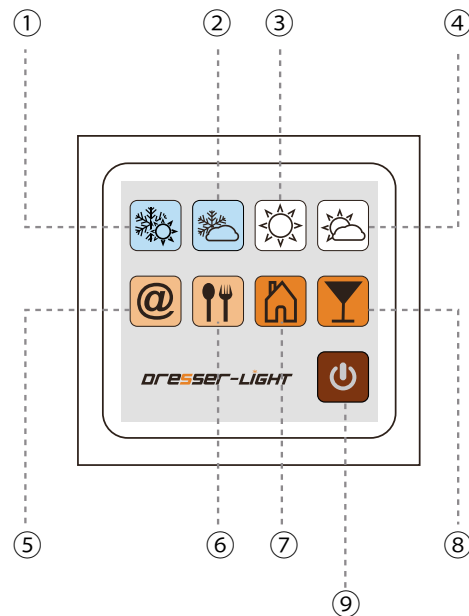

DRESSER-LIGHT

- ☀️ Unique lighting solution for fashion fitting rooms
- ☀️ Quick and easy installation with various choices
- ☀️ 8 light options, from 5700K at 100% of intensity to 3000K at 30%
- ☀️ Mean Well power supply and Nichia LEDs, reliable and high efficiency

Instructions

Product specification

Power	60W
Input voltage	AC180-260 47~63Hz
CRI	>90
Beam Angle	110°
IP Level	IP30
Luminous Flux	3500lm
Material	Aluminum alloy
Panel dimensions (LxWxH)	900x900x95mm
Controller dimensions	86x86x9mm
Working Temperature	-30~+50°C
Working Humidity	15~90%RH
Storing Conditions	-40~+65°C

Structure diagram

Dimension diagram

Installation

1. Hanging

2. Embedded

3. Universal mounting solution

Mode of connection

Controller installation