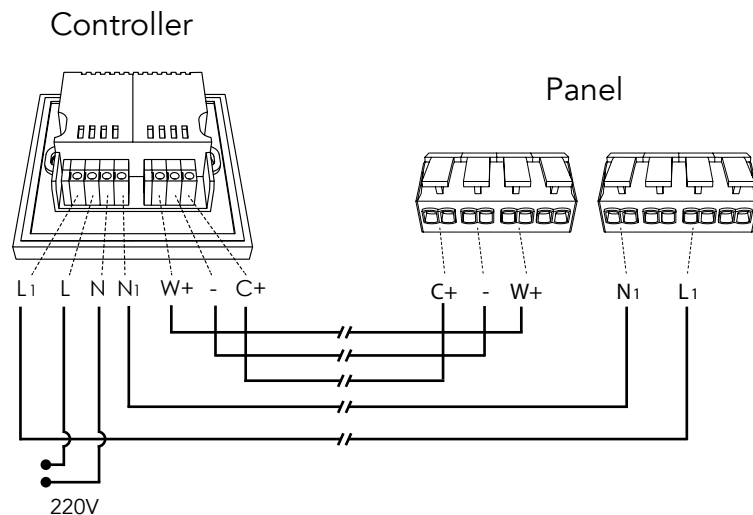

Instructions

Product specification

Power	60W
Input voltage	AC180-260 47~63Hz
CRI	>90
Beam Angle	110°
IP Level	IP30
Luminous Flux	3500lm
Material	Aluminum alloy
Panel dimensions (LxWxH)	900x900x95mm
Controller dimensions	86x86x9mm
Working Temperature	-30~+50°C
Working Humidity	15~90%RH
Storing Conditions	-40~+65°C

Structure diagram

Dimension diagram

Installation

1. Hanging

2. Embedded

3. Universal mounting solution

Mode of connection

Controller installation