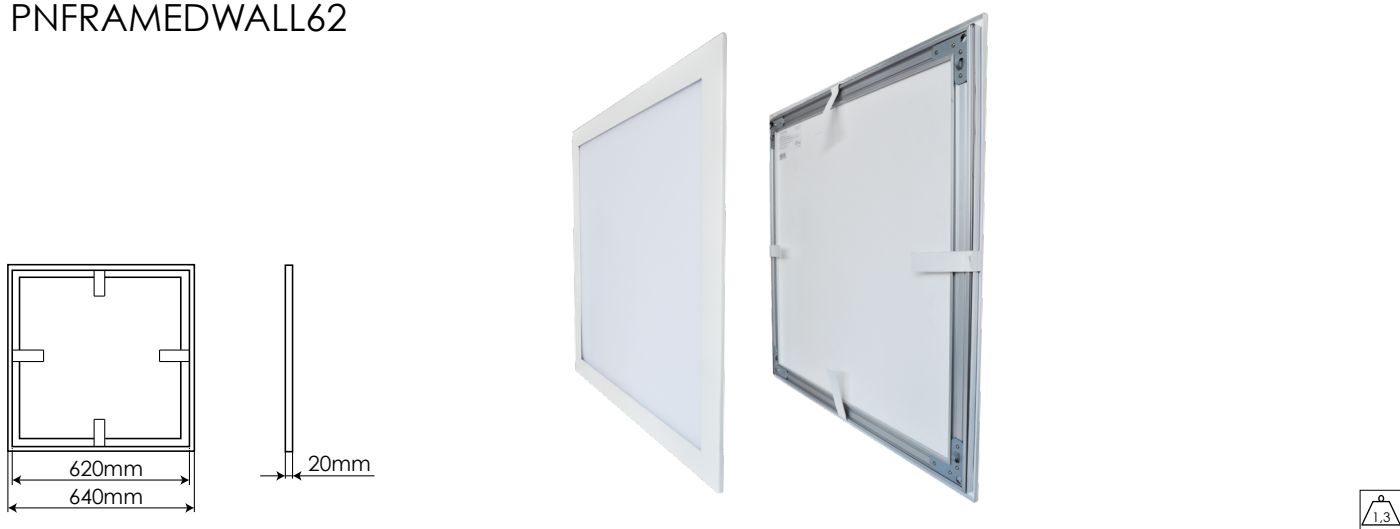

Marco empotrable panel 62x62 techo escayola Recessed frame for panel 62x62 drywall ceiling

PNFRAMEDWALL62

Acabado:

Blanco

Finish:

White

Material:

Chapa de acero lacado

Material:

Lacquered sheet steel

Luminaria (no incluida):

Panel

Luminaire (not included):

Panel

Tamaño:

(longitud)640mm x (anchura)640mm x (altura)20mm

Size:

(length)640mm x (width)640mm x (height)20mm

Datos de embalaje:

4 uds. por caja / (largo)650mm x (ancho)650mm x (alto)100mm / 5,2Kg

Packing details:

4 uts. per box / (length)650mm x (width)650mm x (height)100mm / 5,2Kg