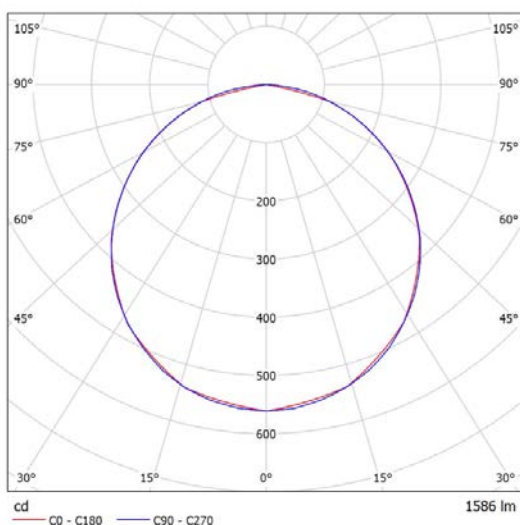

### LUMINOUS DATA

Luminous flux	1.500 lm
Efficiency	83 lm/W
Colour rendering index CRI	≥80
Colour temperature	3000K-4000K-6000K
Colour chromatic (sdcm)	0,8 (3000K)

### MECHANICAL DATA

Body material	PVC
Body colour	White RAL9016
IP protection rate	IP20
IK protection rate	IK06
Cut out	198-210mm

### LOGISTICAL DATA

EAN code	8436546696155
Device dimensions	Ø244x38mm
Device weight	0,45 kg
Units per box	20
Box dimensions	525x325x530mm
Box weight	10 kg

### DIMENSIONS