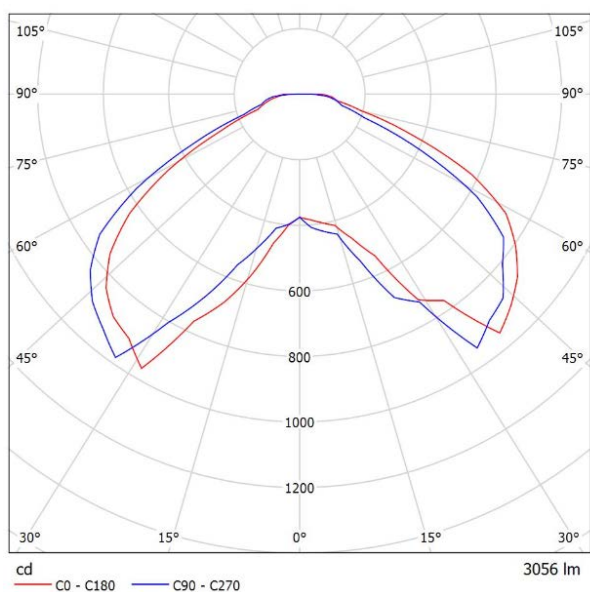

LED Villa Luminaire model STV30NW branded SilverSun, diameter 45cm, beam angle 120°. Grey aluminum body with milky polycarbonate diffuser. Colour temperature 4000K, luminous flux 3.000lm, colour rendering index >80, power 30W, 120-277 VAC / 50-60Hz and protection index IP66. Dimensions diameter 452mm x height 470mm, weight 6,6 Kg.

LUMINOUS DATA

Luminous flux	3.000 lm
Efficiency	100 lm/W
Colour rendering index CRI	≥80
Colour temperature	4000K
Colour chromatic (sdcM)	1,7

ELECTRICAL DATA

Power	30W
Rated voltage	100-277V AC
Frequency	50/60Hz
Power factor	≥0,95
Harmonic distortion THD	<20%
Inrush current	66A
Max units per MCB C16	16
Dimmable	No
Driver	Built in
Class protection	Class I

OPTICAL DATA

Beam angle	120°
Diffuser model	Milky
Diffuser material	Polycarbonate

MECHANICAL DATA

Body material	Aluminum
Body colour	Grey RAL9007
IP protection rate	IP66
IK protection rate	IK08

FUNCTIONAL DATA

DISTRIBUTION

DIMENSIONS